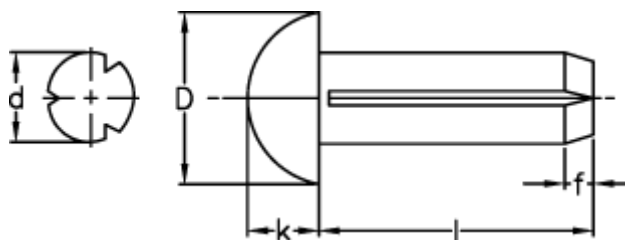

Article number: 088433041

Description: KLEE Slotted rivet N4 4x6, stainless  
DIN 1476/DIN-EN-Norm 28 746

## Measures

---

D	= 7.0
d	= 4.0
f	= 1.5
k	= 2.4
Length	= 6-20